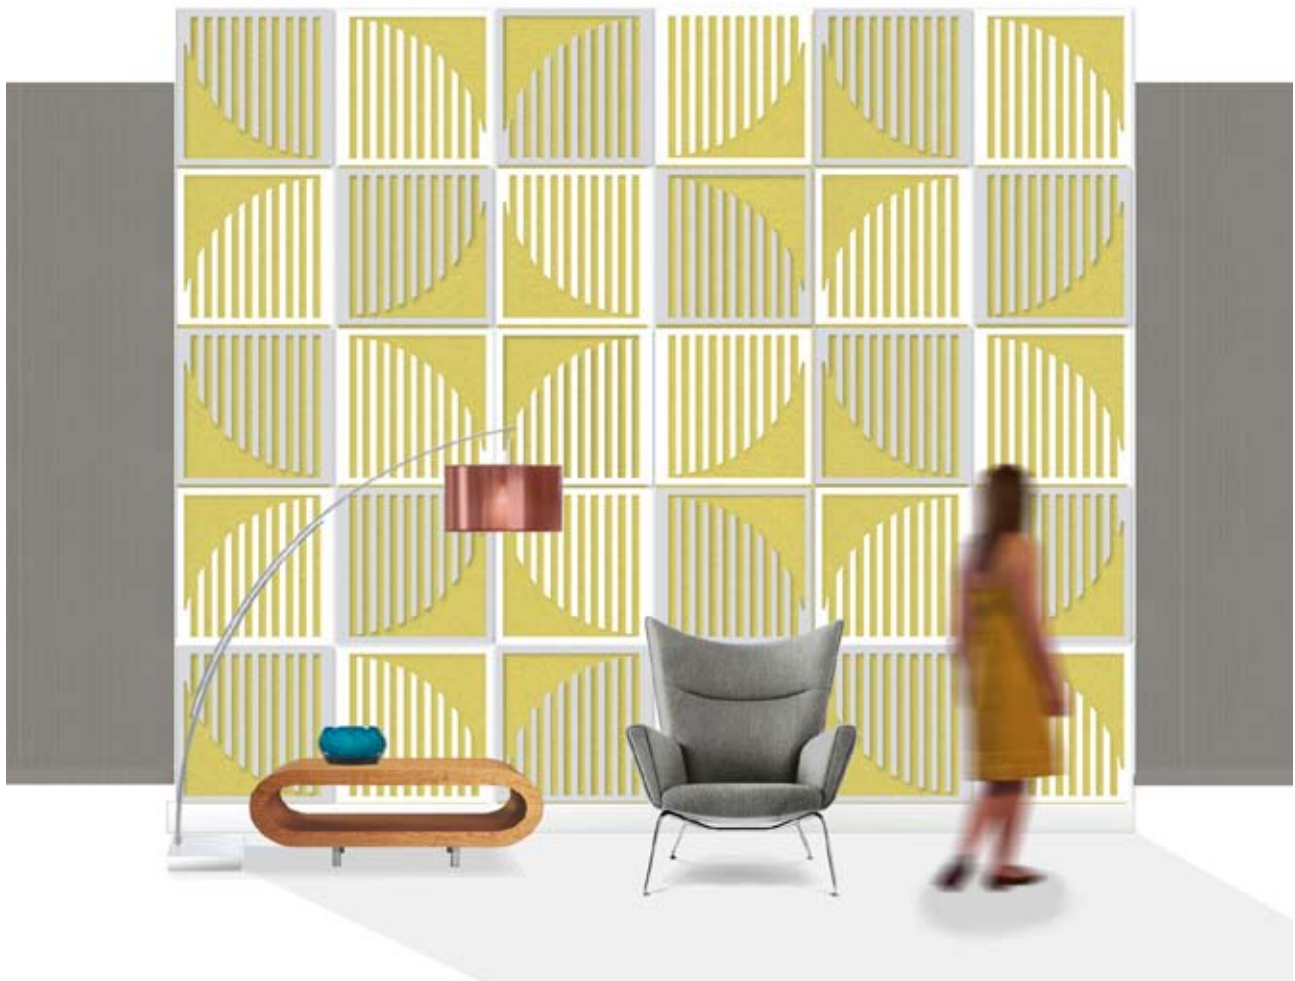

Flux acoustic modular wall panel system

Enquiries
info@friendsofwilson.com
+44 (0)131 555 1771

Address
The Drill Hall, 36 Dalmeny Street
Edinburgh, EH6 8RG

Online
www.friendsofwilson.com
follow @friendsofwilson