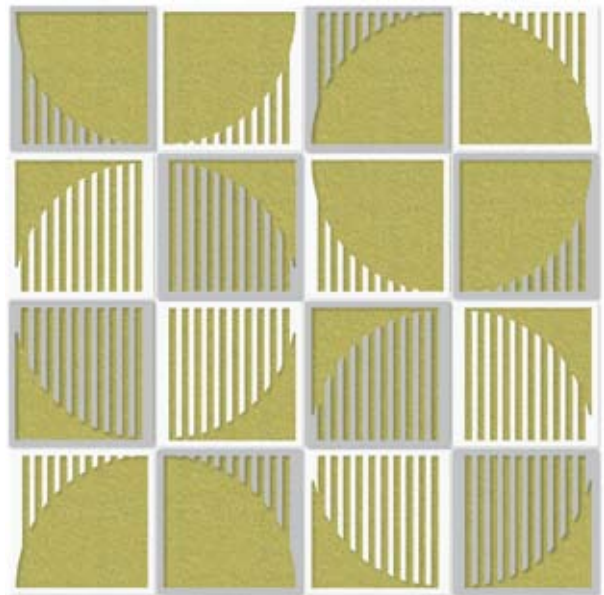

Design range

E

F

G

H

Enquiries
info@friendsofwilson.com
+44 (0)131 555 1771

Address
The Drill Hall, 36 Dalmeny Street
Edinburgh, EH6 8RG

Online
www.friendsofwilson.com
follow @friendsofwilson