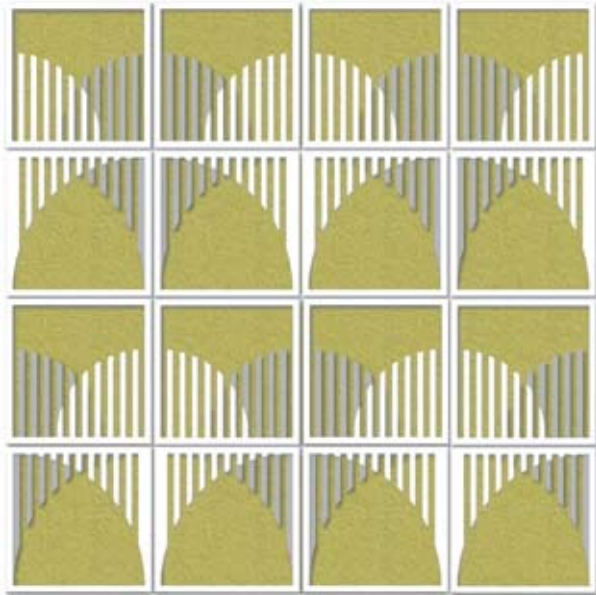

Design range

A