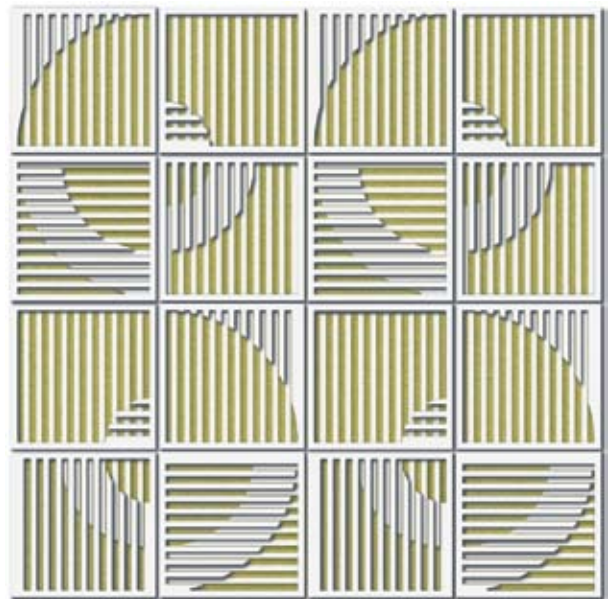

Design range

I

J

K

L

Enquiries
info@friendsofwilson.com
+44 (0)131 555 1771

Address
The Drill Hall, 36 Dalmeny Street
Edinburgh, EH6 8RG

Online
www.friendsofwilson.com
follow @friendsofwilson