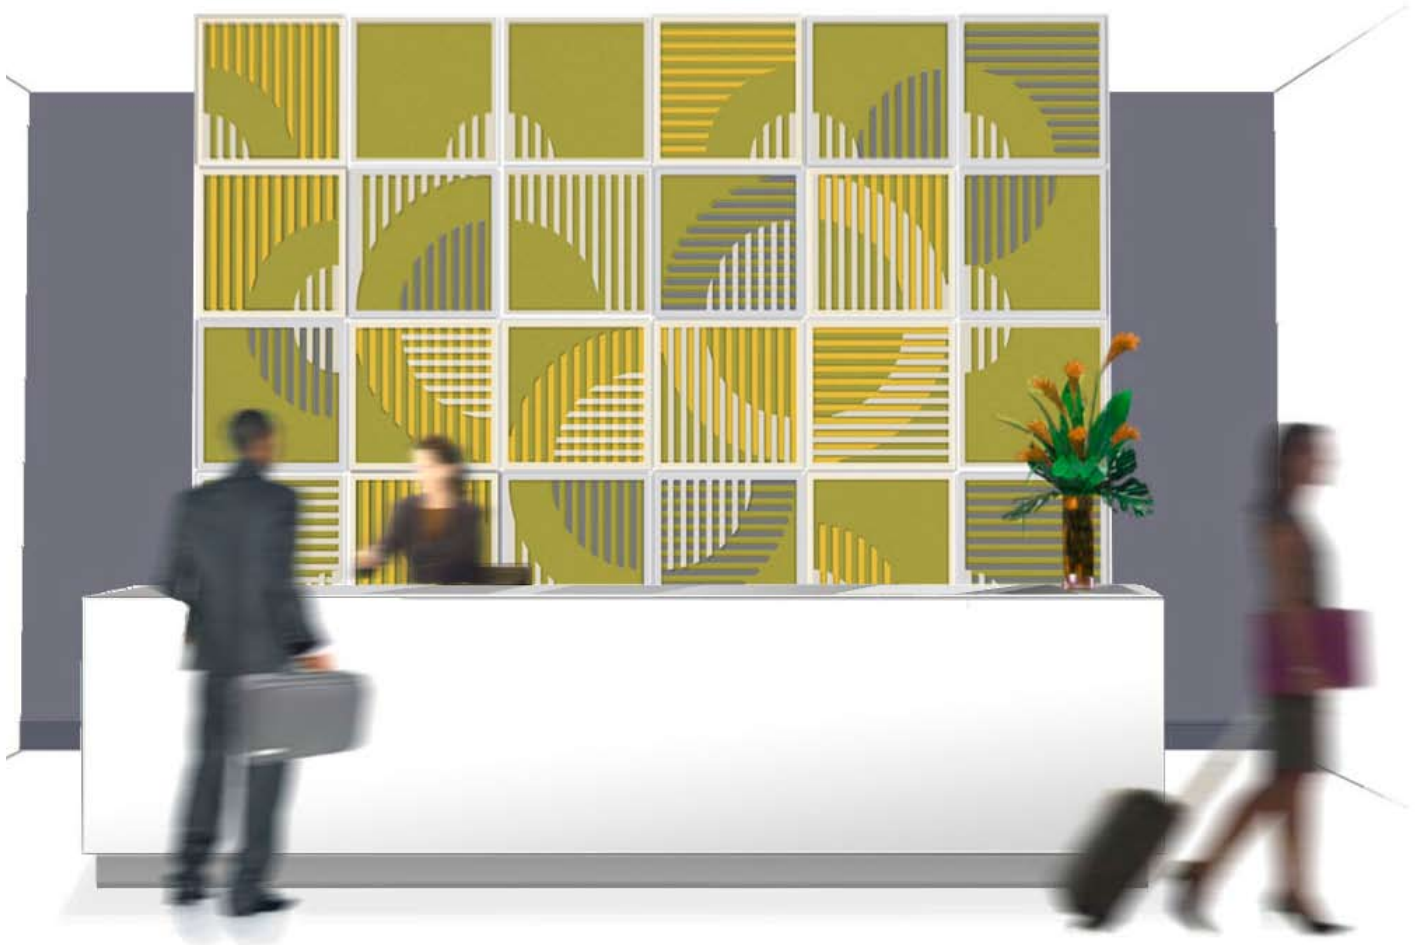

Flux acoustic modular wall panel system

Enquiries
info@friendsofwilson.com
+44 (0)131 555 1771

Address
The Drill Hall, 36 Dalmeny Street
Edinburgh, EH6 8RG

Online
www.friendsofwilson.com
follow @friendsofwilson