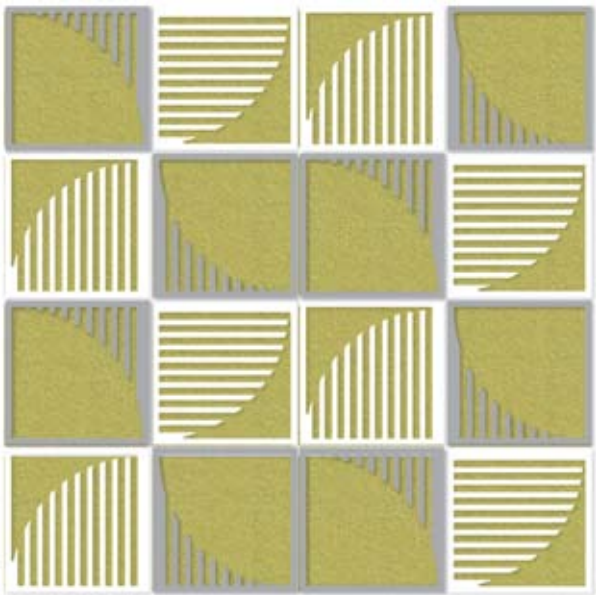

Design range

E

F

G

H

Enquiries
info@friendsofwilson.com
+44 (0)131 555 1771

Address
The Drill Hall, 36 Dalmeny Street
Edinburgh, EH6 8RG

Online
www.friendsofwilson.com
follow @friendsofwilson