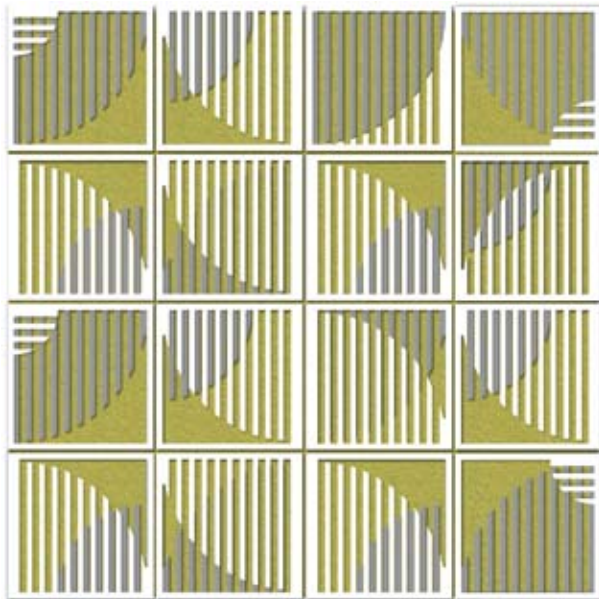

Design range

I