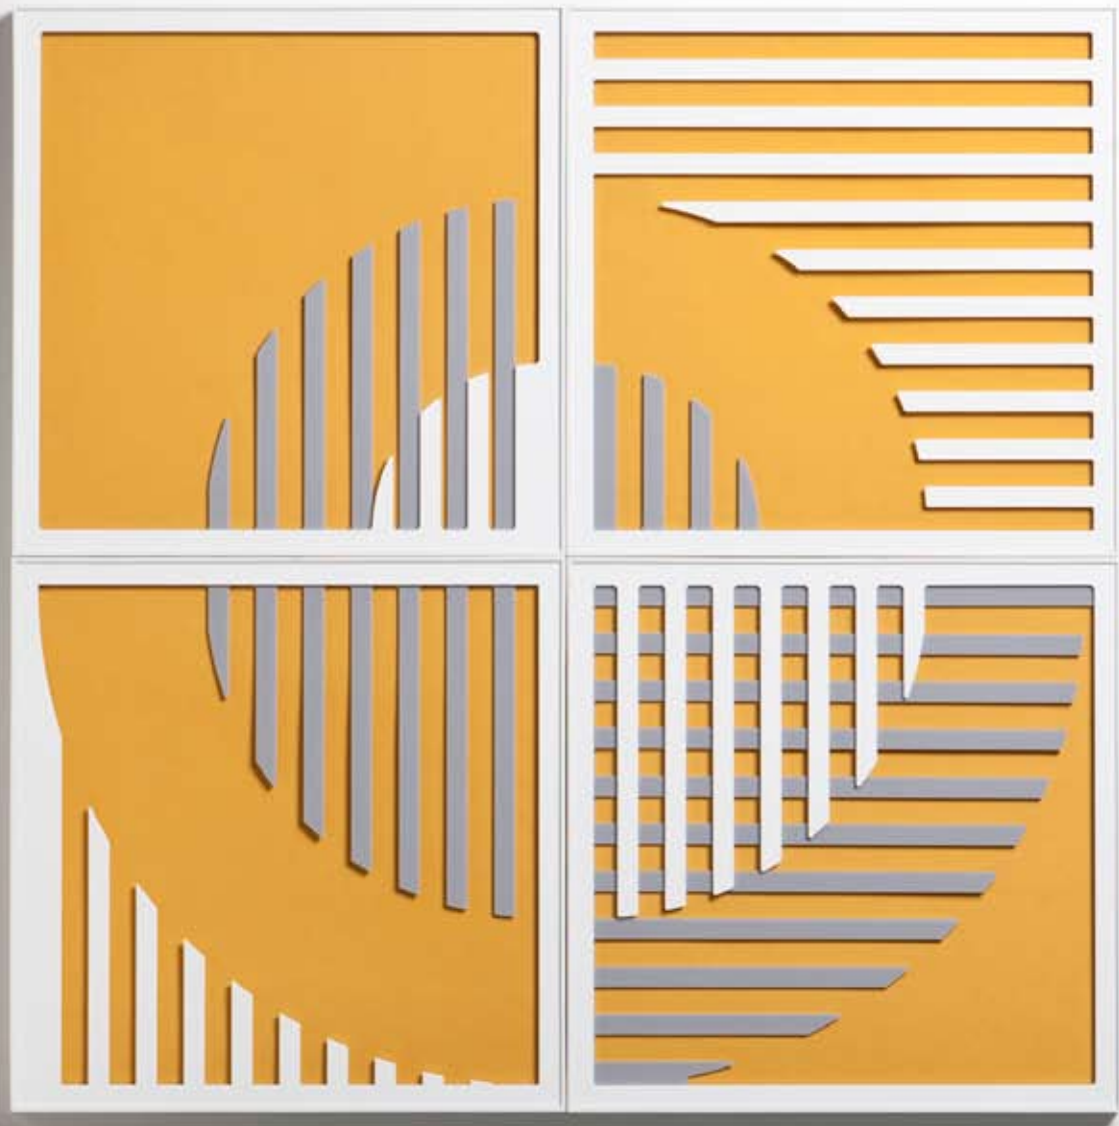

**Flux wall panels
combine inventive
contemporary
design with effective
sound absorbency,
for inspiring and
beautiful interiors.**

Enquiries
info@friendsofwilson.com
+44 (0)131 555 1771

Address
The Drill Hall, 36 Dalmeny Street
Edinburgh, EH6 8RG

Online
www.friendsofwilson.com
follow @friendsofwilson