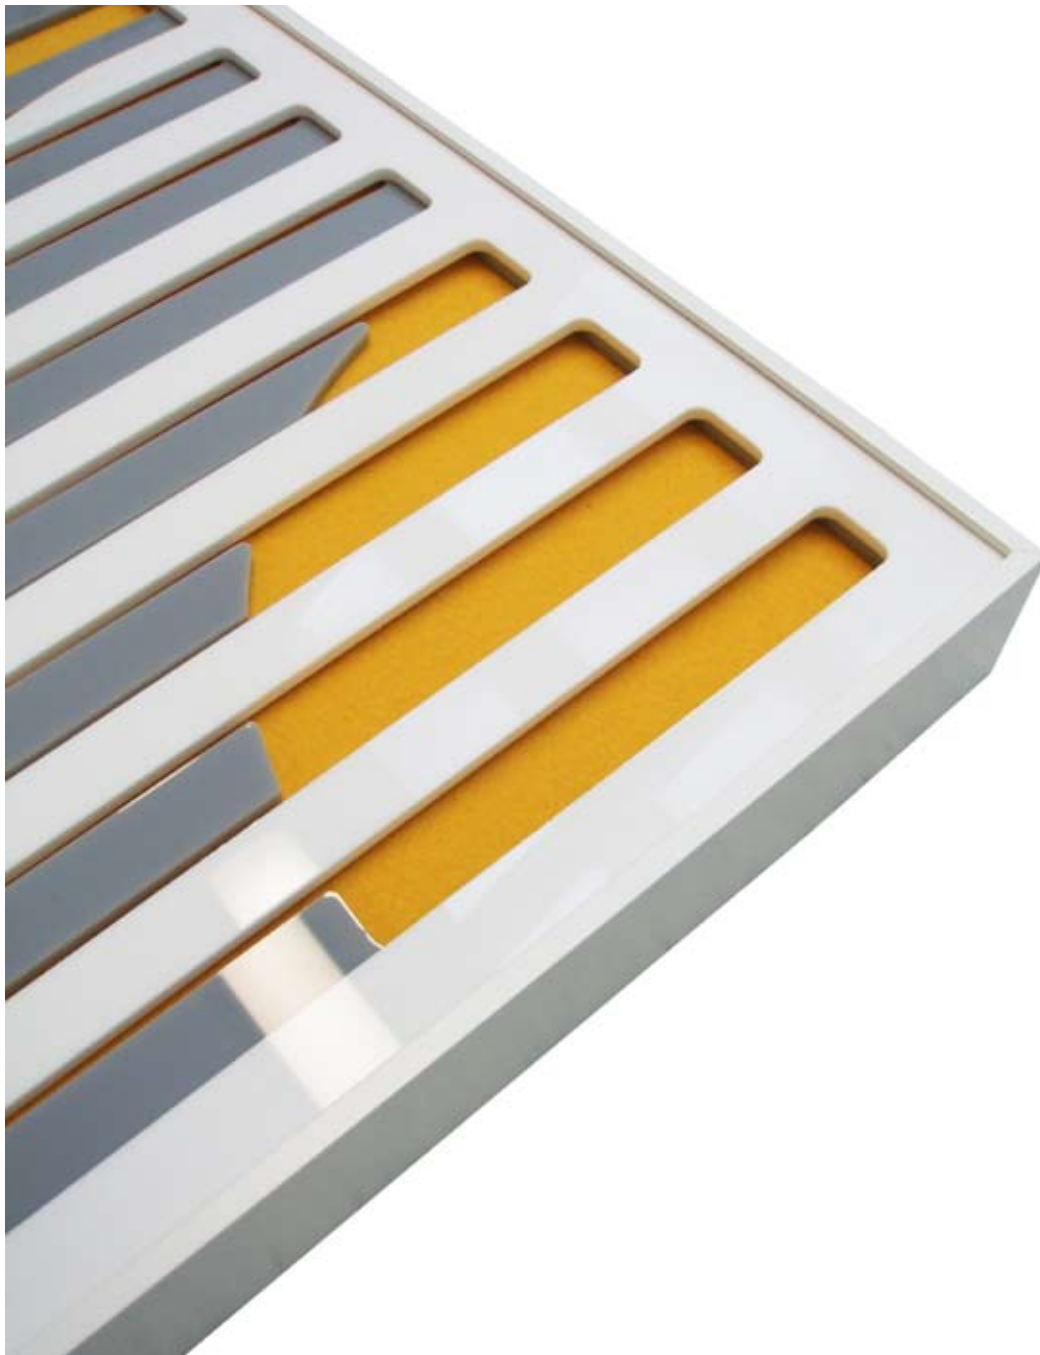

About our Products

Flux is a graphically rich, modular acoustic wall panel system that is beautiful and inventive. It offers a visually sophisticated solution to the problem of unwanted noise within contemporary public, residential and commercial interiors including meeting rooms and offices, hotels, bars and restaurants, and reception areas.

The Flux system is based on a template of eight sections that have been overlaid and arranged to create a gallery of twelve designs offering varying degrees of visual order. Colour and finish are used to create unique bold statements or understated backdrops for each interior project.

Enquiries for bespoke projects are welcomed.

About us

Friends of Wilson design consultancy uses fresh design thinking to produce acoustic wall products that mediate between design, craft and art.

We explore the use of abstract shape and form in interior architecture and our approach is based on the belief that we respond intuitively to the shape and form of designed things around us, as they reflect our emotional needs for excitement, risk, balance and order.

We have an extensive background in product and interior design, so enjoy working with our clients on how best to incorporate our products for the success of their project.

Enquiries

info@friendsofwilson.com
+44 (0)131 555 1771

Address

The Drill Hall, 36 Dalmeny Street
Edinburgh, EH6 8RG

Online

www.friendsofwilson.com
follow @friendsofwilson