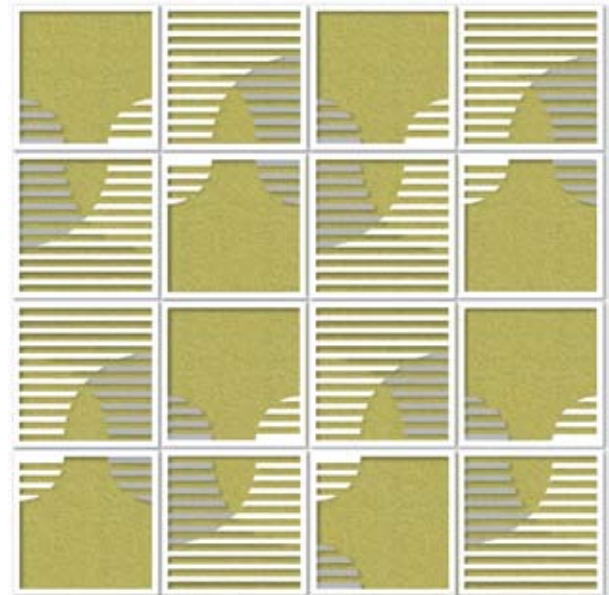

Design range

A

B

C

D

Enquiries
info@friendsofwilson.com
+44 (0)131 555 1771

Address
The Drill Hall, 36 Dalmeny Street
Edinburgh, EH6 8RG

Online
www.friendsofwilson.com
follow @friendsofwilson