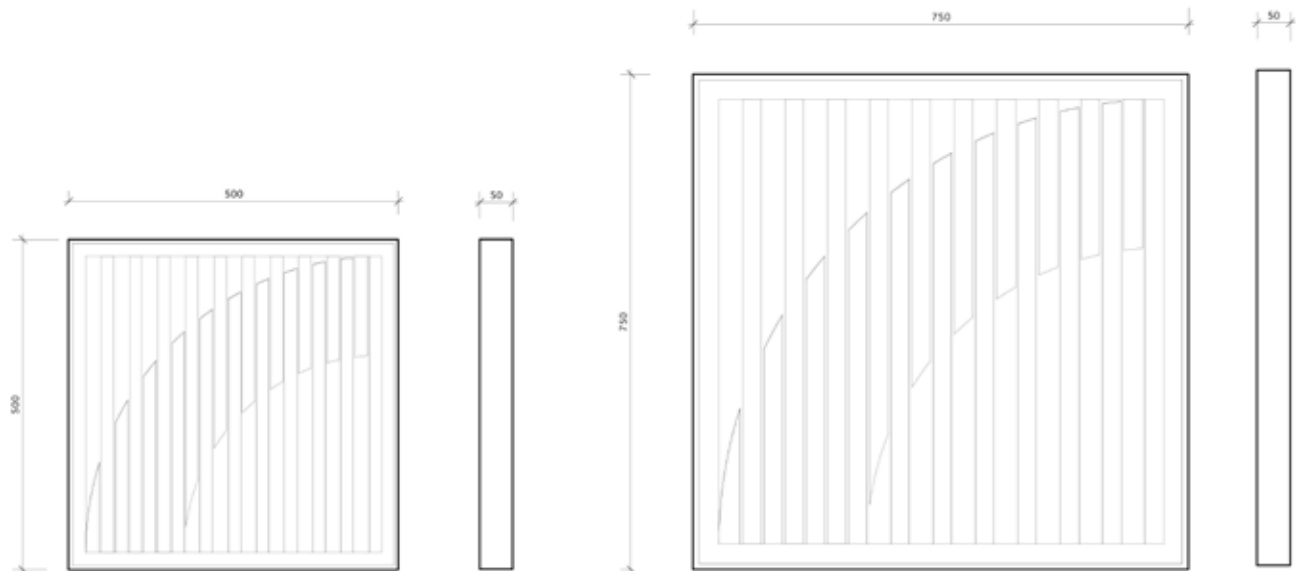

Materials and acoustic properties

- -- 5mm Perspex Acrylic™ has a high gloss surface with outstanding clarity that comes in an extensive range of solid and transparent colours. <http://www.perspex.co.uk/downloads> Layers have an open design that allows sound to pass through to acoustic materials beneath.
- -- 3mm German-milled 100% wool felt has natural acoustic insulation properties, and is a water-resistant, self-extinguishing, biodegradable and renewable material. It comes in 58 highly saturated and lightfast Pantone-Matching System (PMS) colours.
- -- 25mm non-flammable acoustic foam forms the base, with optimum sound absorbent properties.
- -- Wood frames come in white silk lacquer finish, with other colours to special order.