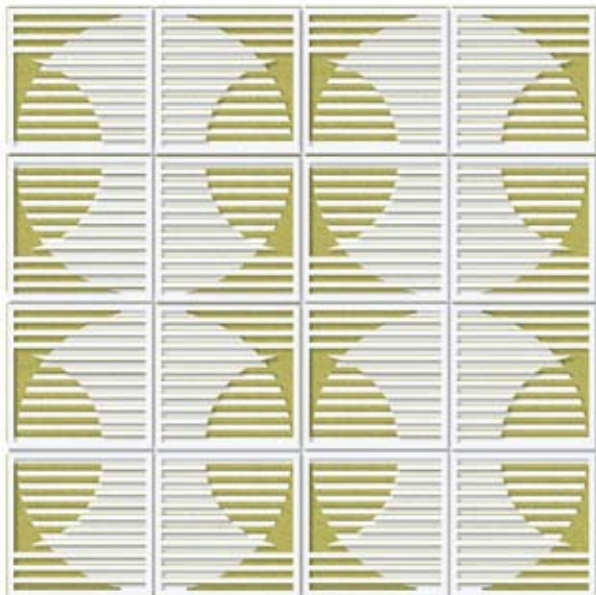

Design range

A

B

C

D

Enquiries
info@friendsofwilson.com
+44 (0)131 555 1771

Address
The Drill Hall, 36 Dalmeny Street
Edinburgh, EH6 8RG

Online
www.friendsofwilson.com
follow @friendsofwilson