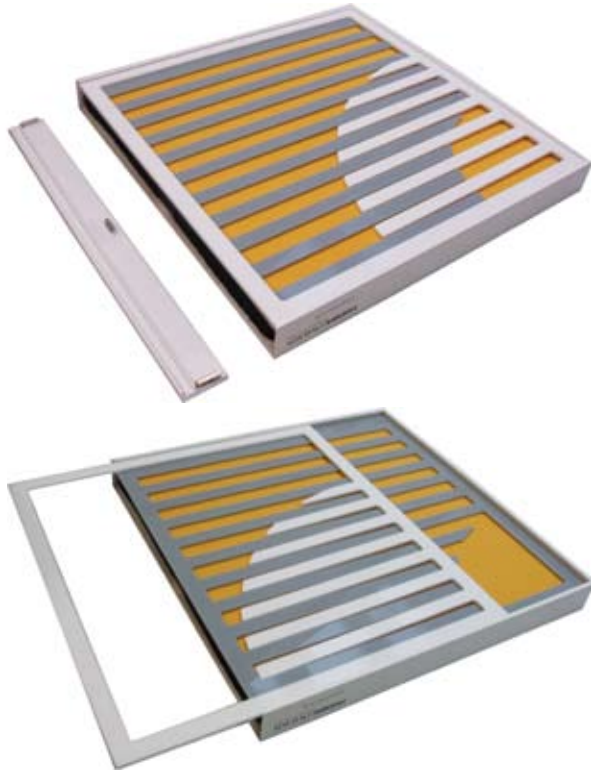

Enquiries
info@friendsofwilson.com
+44 (0)131 555 1771

Address
The Drill Hall, 36 Dalmeny Street
Edinburgh, EH6 8RG

Online
www.friendsofwilson.com
follow @friendsofwilson

Introducing Flux

Flux modular wall panels consist of an outer wood frame encasing a sound absorbing foam base, a 100% wool felt covering, and layers of laser-cut Perspex acrylic on the surface.

Design options

Flux panels can have either a single or double layer laser-cut acrylic design. A unique slot-in system with a magnetic lid on the frame allows the layers in each panel to be rotated and changed to create different designs, even after installation.