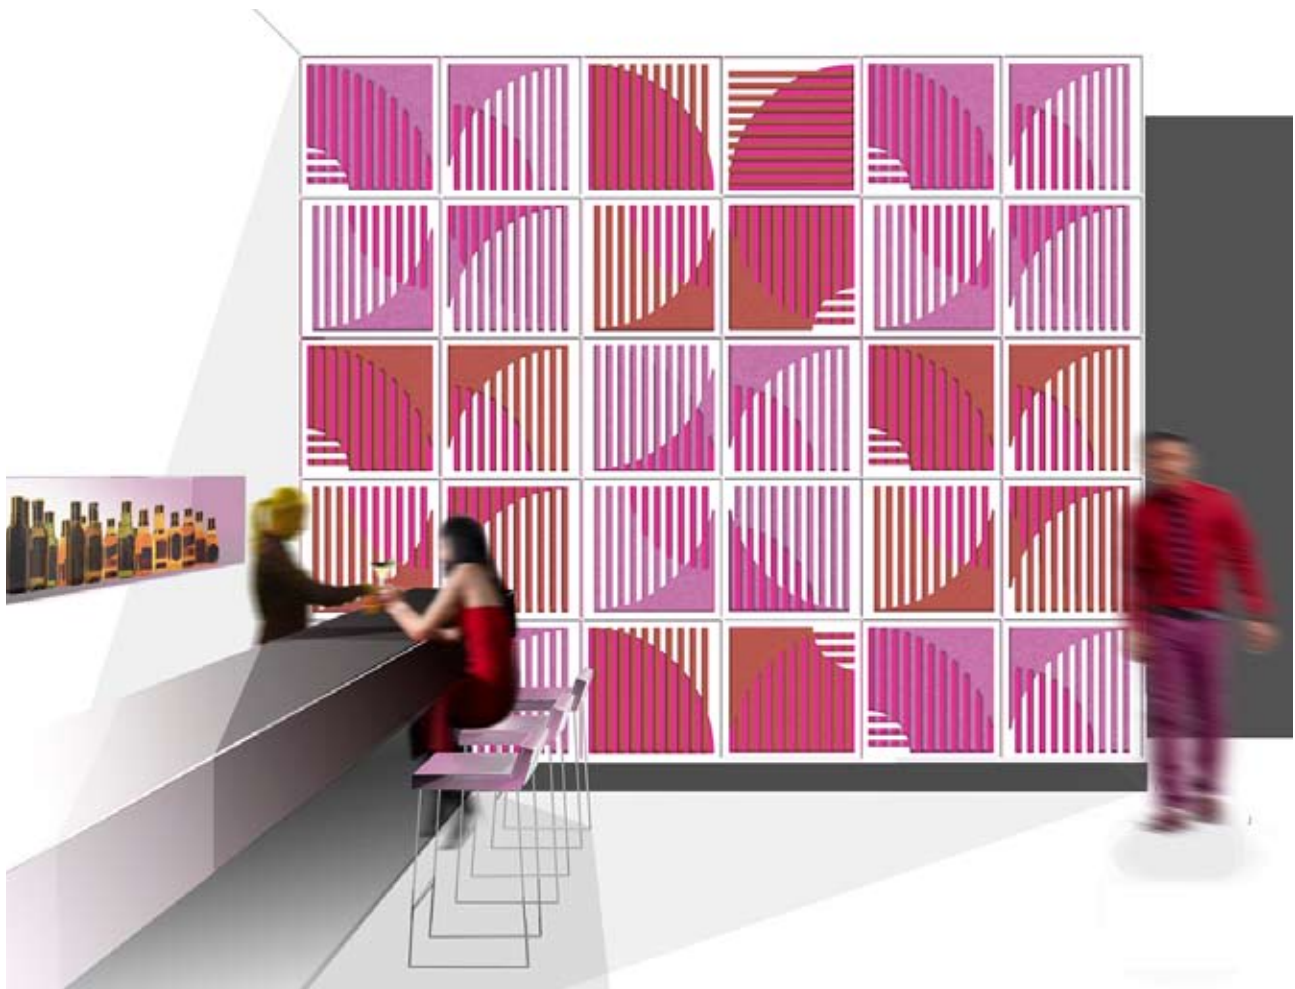

Flux acoustic modular wall panel system

Enquiries
info@friendsofwilson.com
+44 (0)131 555 1771

Address
The Drill Hall, 36 Dalmeny Street
Edinburgh, EH6 8RG

Online
www.friendsofwilson.com
follow @friendsofwilson