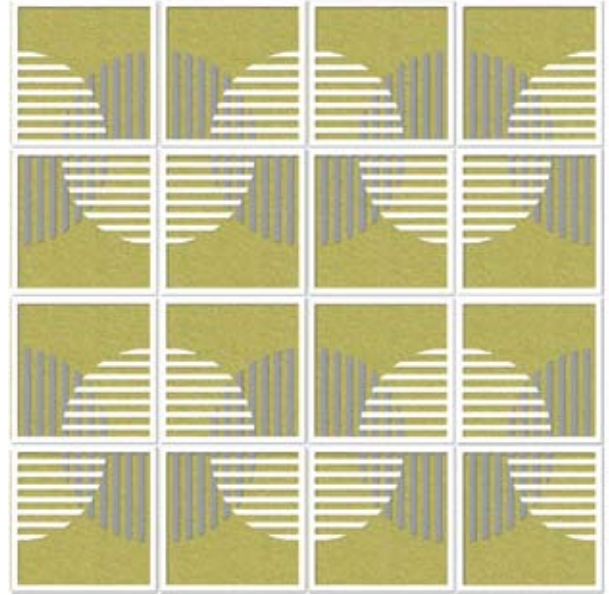

Design range

A

B

C

D

Enquiries
info@friendsofwilson.com
+44 (0)131 555 1771

Address
The Drill Hall, 36 Dalmeny Street
Edinburgh, EH6 8RG

Online
www.friendsofwilson.com
follow @friendsofwilson