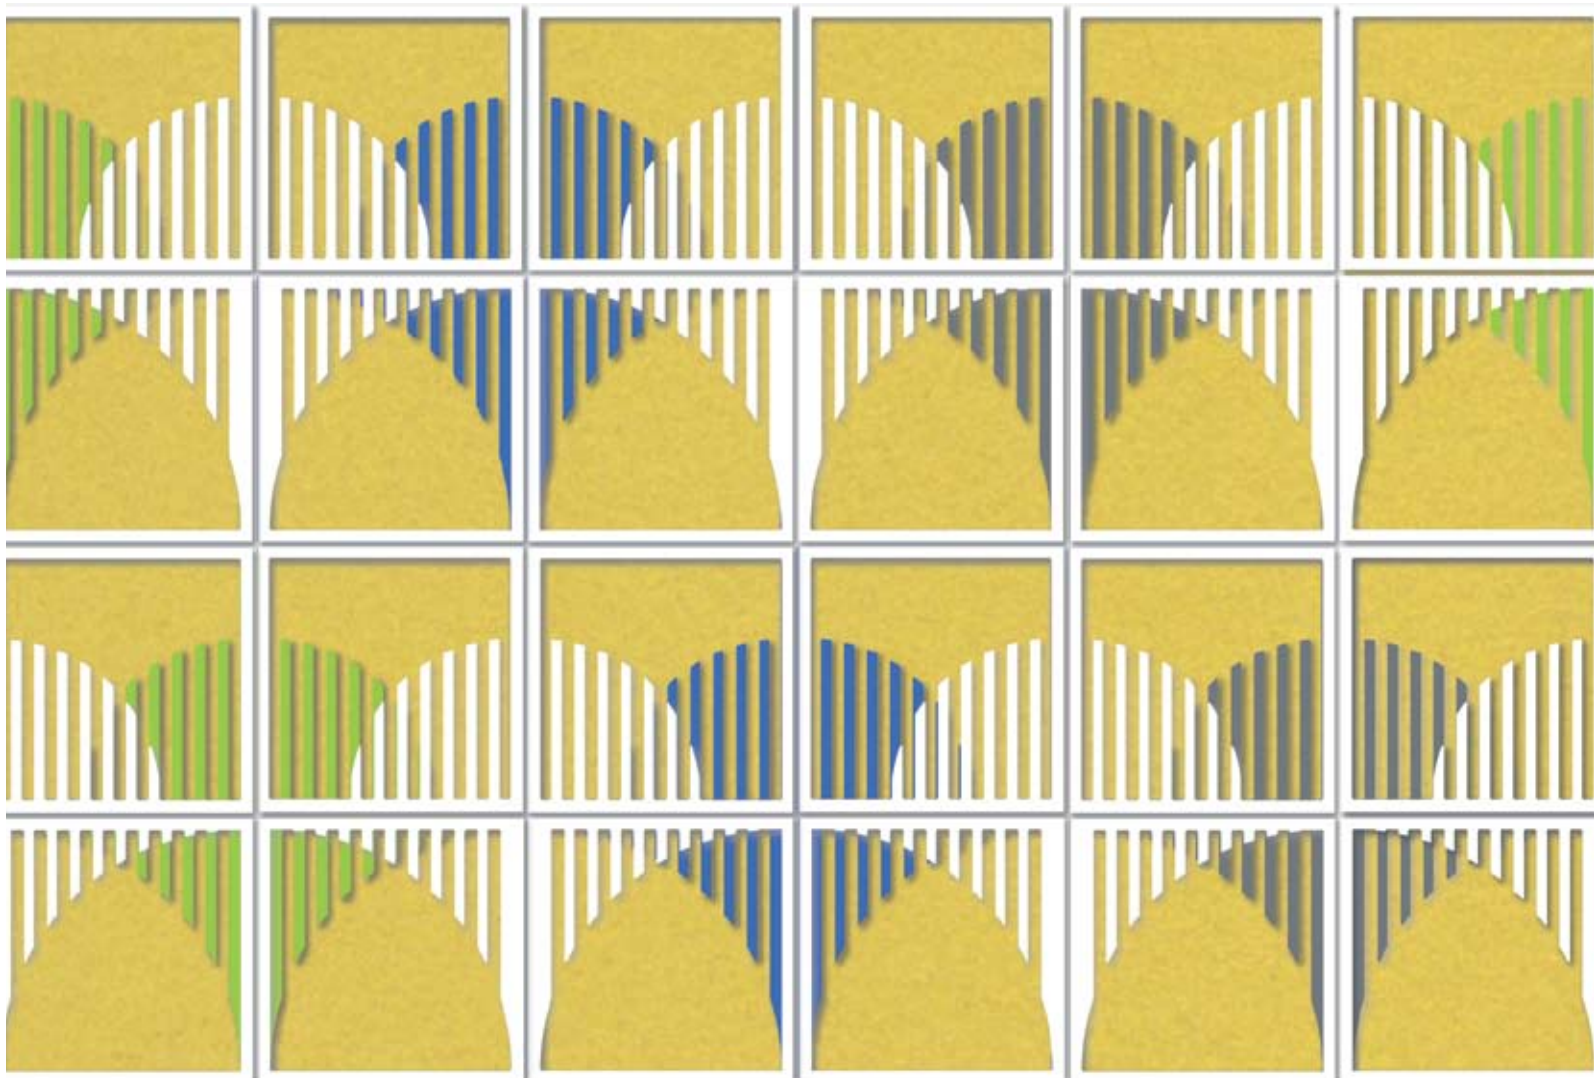

FRIENDS *of* **WILSON**

Flux acoustic modular wall panel system

Enquiries

info@friendsofwilson.com
+44 (0)131 555 1771

Address

The Drill Hall, 36 Dalmeny Street
Edinburgh, EH6 8RG

Online

www.friendsofwilson.com
follow @friendsofwilson