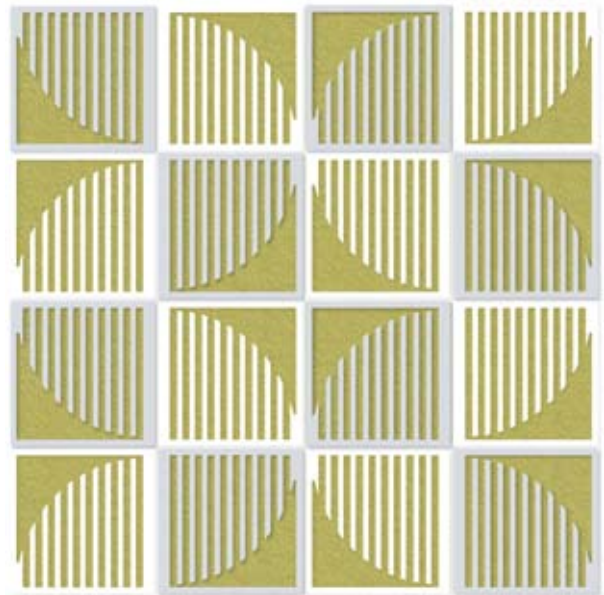

Design range

E

F

G

H

Enquiries
info@friendsofwilson.com
+44 (0)131 555 1771

Address
The Drill Hall, 36 Dalmeny Street
Edinburgh, EH6 8RG

Online
www.friendsofwilson.com
follow @friendsofwilson