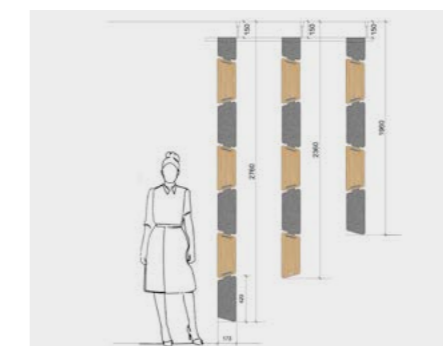

Facet

Specification

- Size options : Half circle 1800 diameter x 900mm / 2100x1050mm / 2500x1250mm
- Panel height : 2010mm 2410mm 2810mm
- Custom sizes available
- Lowered static hanging track
- 5mm thick 100% bamboo and wool felt panels
- 100% natural, renewable, and non-toxic wool felt
- Felt panel weight 3.7kg Felt density: 0.30g/cm³. Bamboo panel weight 185g
- Natural flame resistant wool fibres tested to BS 5867: Part 2: 2008. 1997 Class 1Y. Passes Crib 5
- Bamboo fire rating Class B under EN13501
- Felt panels and track made in the UK. Bamboo panels made in China, where the material is grown.

Design flexibility

Facet is suspended on a curved pod hanging rail, made to suit the size and configuration of your space. Choose a C or S-shaped centrepiece for semi-private working area; a more enclosed pod for small group meetings, or a combination of both.

Lowered hanging track with adjustable length hanging rods

Height options with adjustable length support rod - max 300mm

Hand assembly with simple wool felt tab fixing

Cascade

With multiple design options available to create warm and welcoming areas for solo working and group meetings, Facet is guaranteed to be a distinctive and valued addition to your modern office.