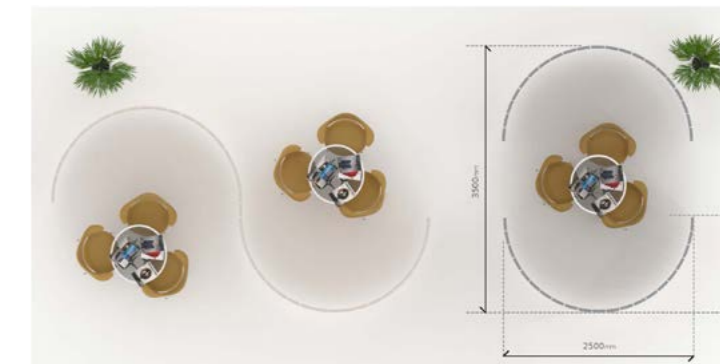

Hanging Screen

Facet

Modular
Sustainable
Warm

Friends of Wilson

Carving out new and natural work zones.

Facet is a modular pod screening system made from all natural bamboo and 100% wool felt. Its elegant, pared back construction creates an effect that is honest, functional and understated.

Facet

Specification

- Size options : Half circle 1800 diameter x 900mm / 2100x1050mm / 2500x1250mm
- Panel height : 2010mm 2410mm 2810mm
- Custom sizes available
- Lowered static hanging track
- 5mm thick 100% bamboo and wool felt panels
- 100% natural, renewable, and non-toxic wool felt
- Felt panel weight 3.7kg Felt density: 0.30g/cm³. Bamboo panel weight 185g
- Natural flame resistant wool fibres tested to BS 5867: Part 2: 2008. 1997 Class 1Y. Passes Crib 5
- Bamboo fire rating Class B under EN13501
- Felt panels and track made in the UK. Bamboo panels made in China, where the material is grown.

Design flexibility

Facet is suspended on a curved pod hanging rail, made to suit the size and configuration of your space. Choose a C or S-shaped centrepiece for semi-private working area; a more enclosed pod for small group meetings, or a combination of both.

Lowered hanging track with adjustable length hanging rods

Height options with adjustable length support rod - max 300mm

Hand assembly with simple wool felt tab fixing

Cascade

With multiple design options available to create warm and welcoming areas for solo working and group meetings, Facet is guaranteed to be a distinctive and valued addition to your modern office.